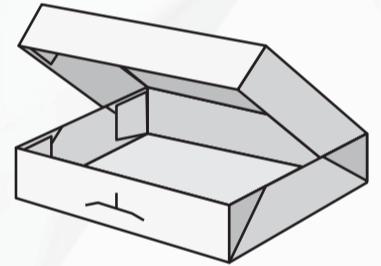

Professional Image maintains a die database of over 3,000 designs so that we can best serve your product needs. This is but a small sample of some of our most popular box structures. Any one of our designs can be resized and customized to your needs or a whole new design can be built based on your specifications. Contact one of our customer representatives today and help us build your perfect box.

**Advent Calendar**

**Airplane Style Straight**

**Full Over Lap Seal End**

**Double Wall Brightwood**

**Four Corner Beers**

**Full Flap Auto Bottom**

**Shadow Box**

**Tuck & Tongue**

**Houghland Snap Lock Bottom**

**Tuck and Seal End**

**Rectangle Sleeve**

**Six Corner Beers**

**Standard Reverse Tuck**

**Infold Auto Bottom**

**Simplex / Kwickset**

**Mailer Lock**